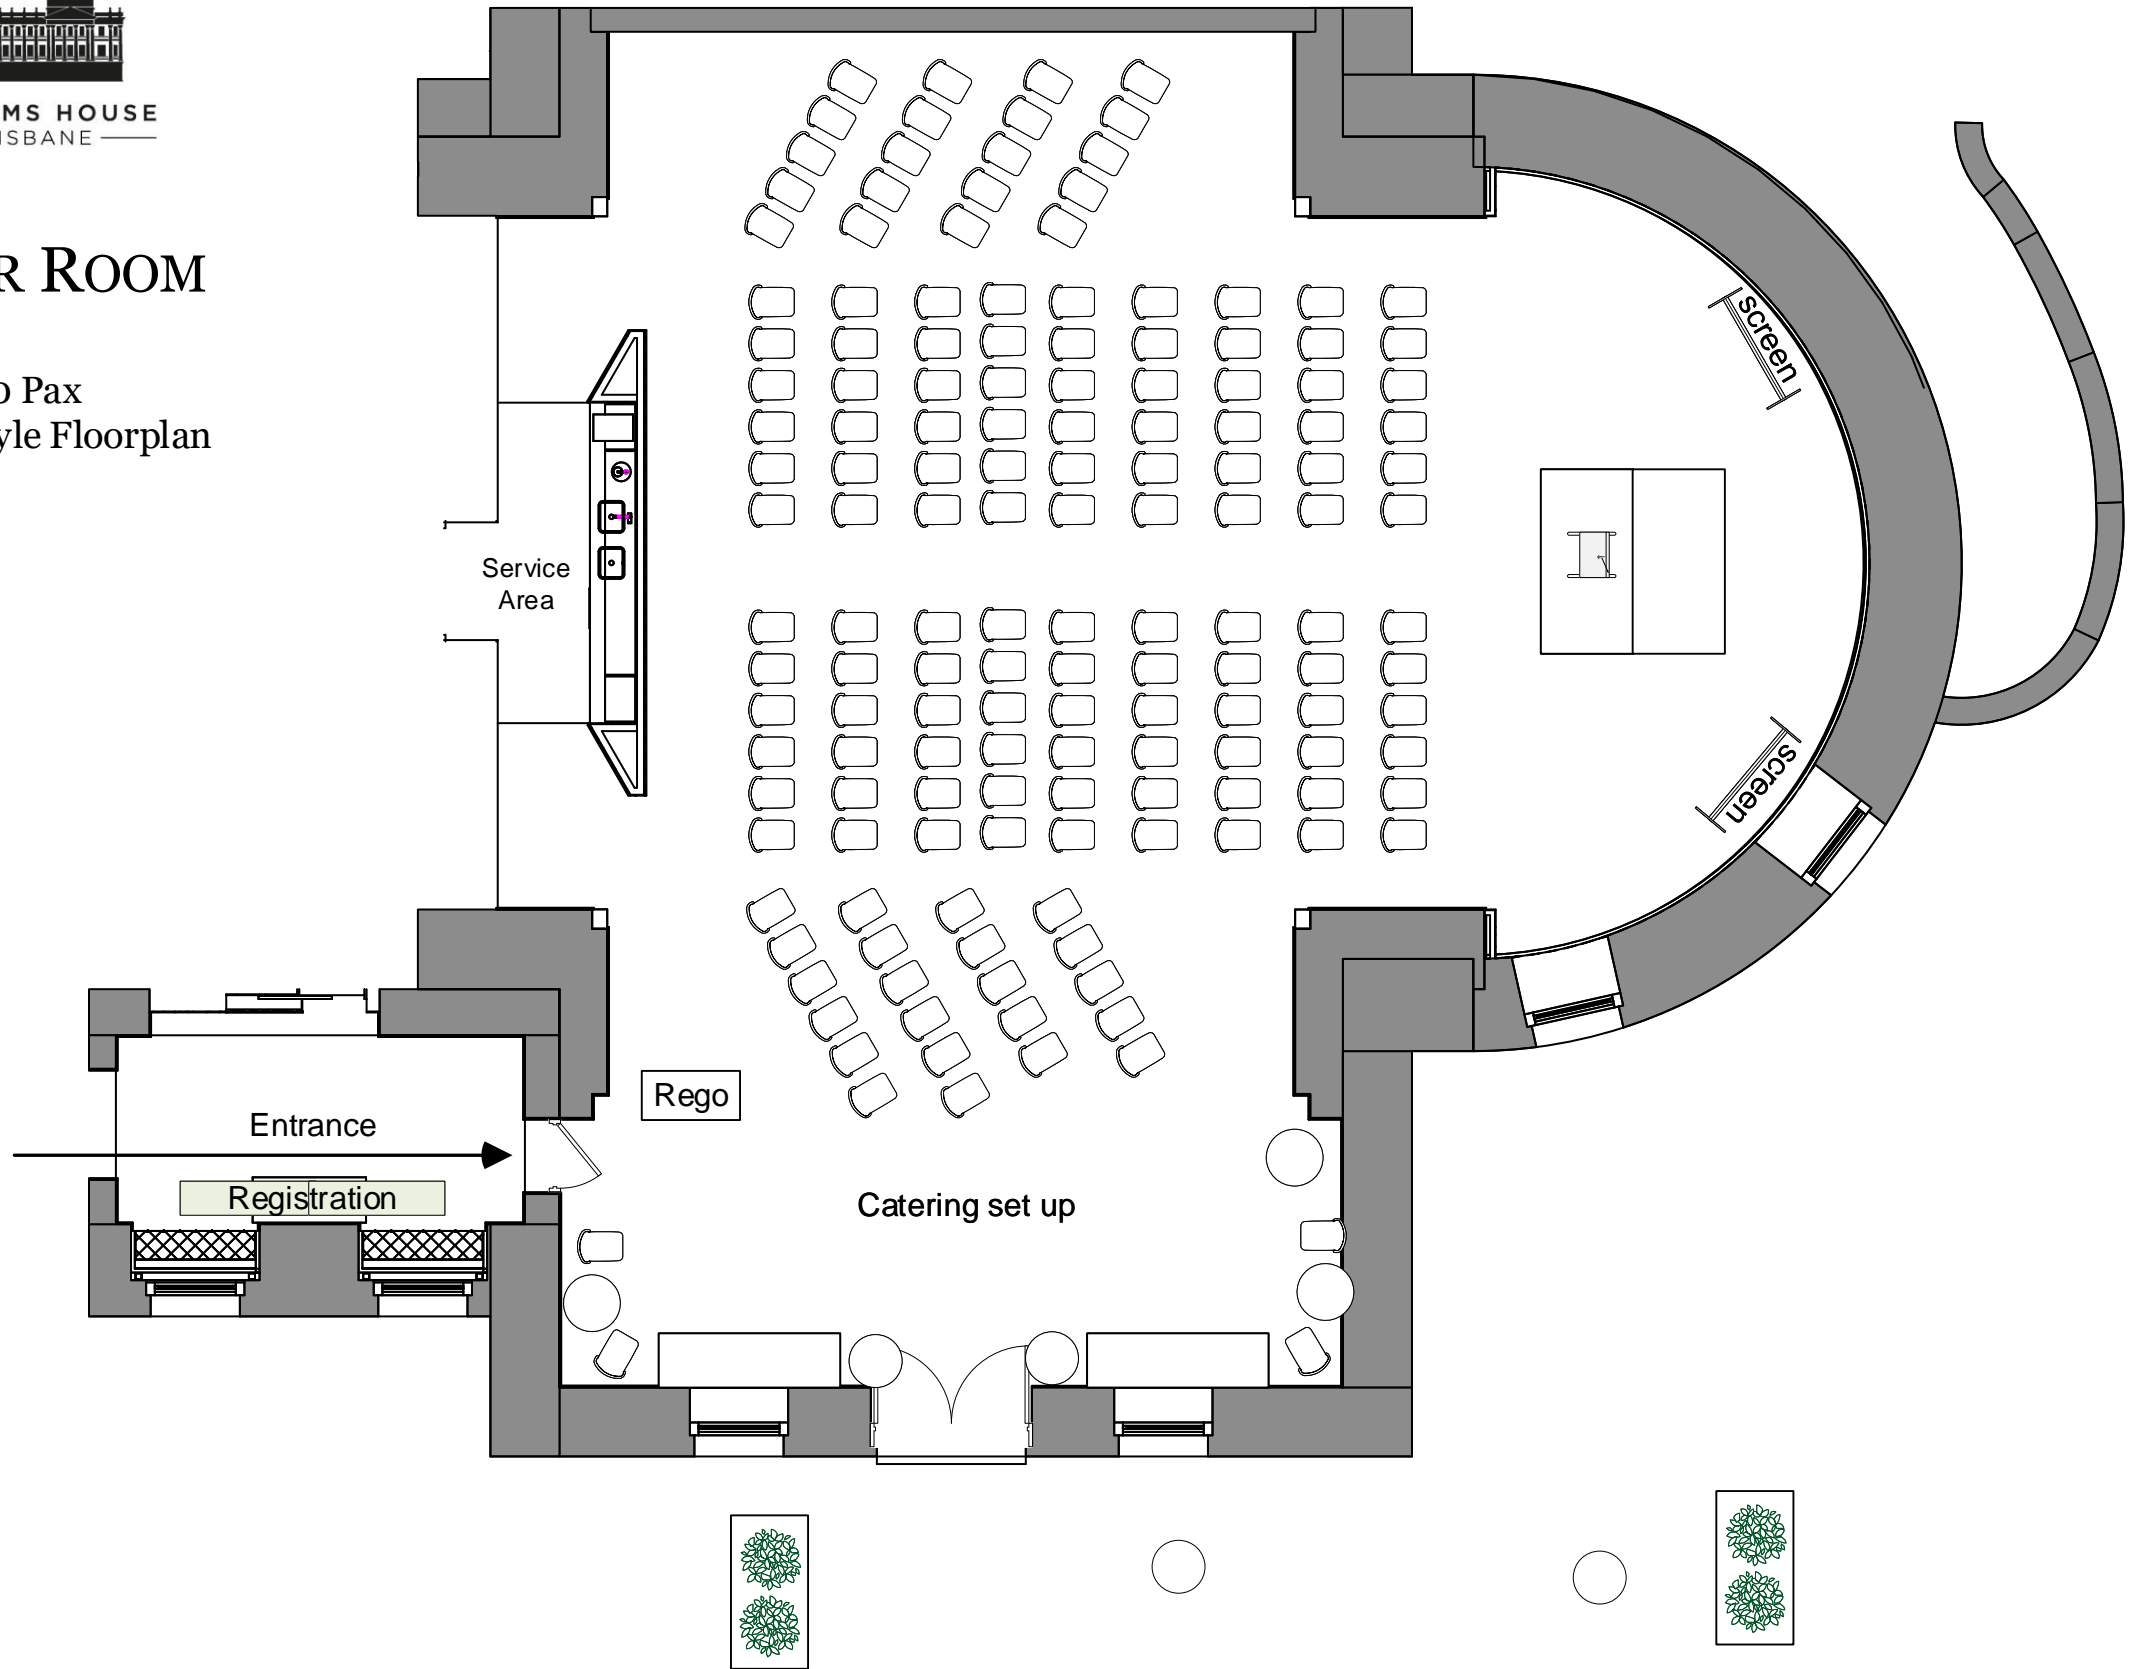

RIVER ROOM

150 Pax
Theatre Style Floorplan

Riverside Terrace